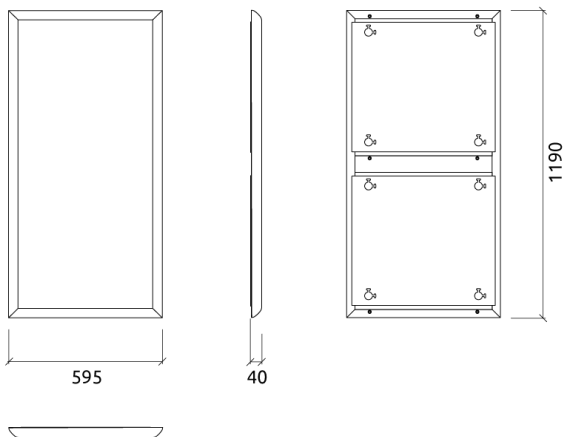

Six M6 Screw Thread receiver included on each panel.

Integrated Fixing System:
Designed to keep your walls intact, providing a sturdy alternative to glueing panels to your walls. Perfect for temporary instalations, or for rented studios and rooms.
(Fixing already incorporated on the panel)

Technical Information

Dimensions:

FG - SF | 1190x595x40mm | 2.74 Kg

FG - WF | 1190x595x40mm | 2.74 Kg

Loa RCT is an acoustic panel, part of the Loa range. Loa is a fabric covered acoustic panel, sized at 595 x 1190mm. Loa RCT can be combined with different panels of the range allowing you to perfectly adapt the acoustic treatment to the characteristics of the room. Made of high quality fabric Loa range comes with its own fixing solution, allowing it to be directly on the wall, and the option to be used with Artnovion's fixing systems to be compatible with Artnovion's full range of products.